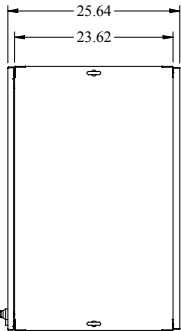

HW PART No. IME18106
for more information visit
www.hammondmg.com
Data subject to change without notice
Isometric drawing Not to Scale

TOP VIEW

FRONT VIEW

FRONT DOOR REMOVED

LEFT SIDE VIEW

REAR VIEW

BOTTOM VIEW