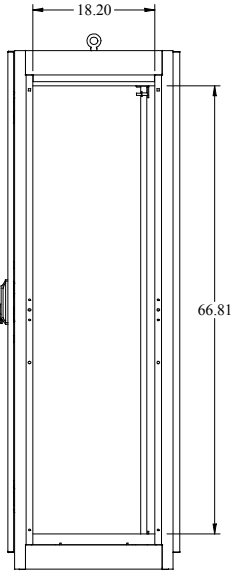

HW PART No. IME18106
for more information visit
www.hammondmg.com
Data subject to change without notice
Isometric drawing Not to Scale

TOP VIEW

FRONT VIEW

FRONT DOOR REMOVED

LEFT SIDE VIEW

REAR VIEW

BOTTOM VIEW