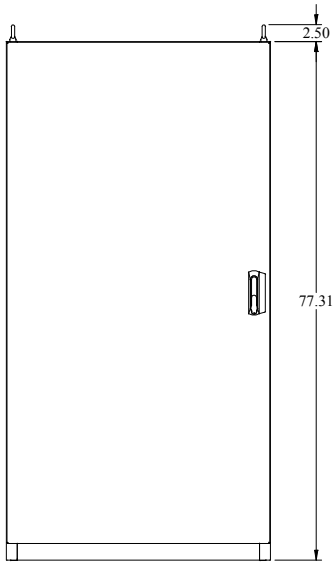

HW PART No. IME18106
for more information visit
www.hammondmg.com
Data subject to change without notice
Isometric drawing Not to Scale

TOP VIEW

FRONT VIEW

FRONT DOOR REMOVED

LEFT SIDE VIEW

REAR VIEW

BOTTOM VIEW