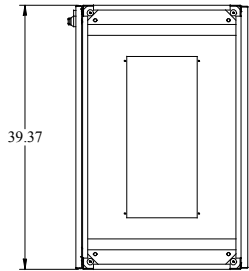

HW PART No. IME18106
for more information visit
www.hammondmg.com
Data subject to change without notice
Isometric drawing Not to Scale

TOP VIEW

FRONT VIEW

FRONT DOOR REMOVED

LEFT SIDE VIEW

REAR VIEW

BOTTOM VIEW