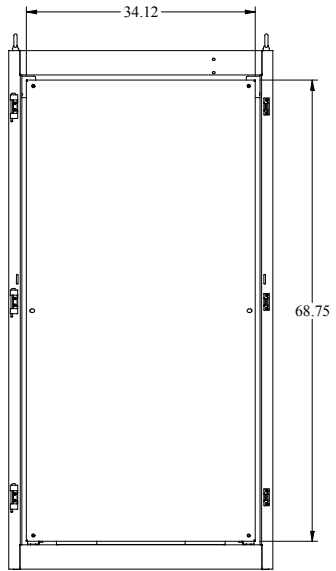

HW PART No. IME18106
for more information visit
www.hammondmg.com
Data subject to change without notice
Isometric drawing Not to Scale

TOP VIEW

FRONT VIEW

FRONT DOOR REMOVED

LEFT SIDE VIEW

REAR VIEW

BOTTOM VIEW